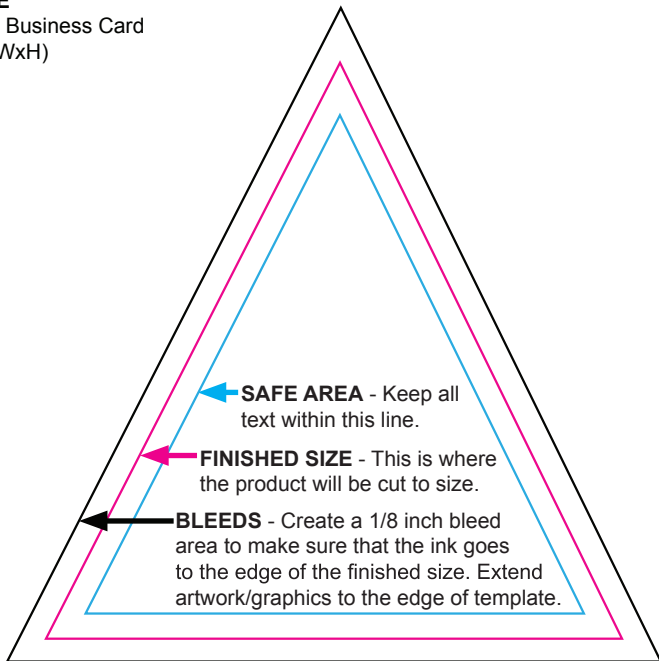

PRINT TEMPLATE

Product Triangle Business Card

Size 3" x 3" (WxH)

← **SAFE AREA** - Keep all text within this line.

← **FINISHED SIZE** - This is where the product will be cut to size.

← **BLEEDS** - Create a 1/8 inch bleed area to make sure that the ink goes to the edge of the finished size. Extend artwork/graphics to the edge of template.